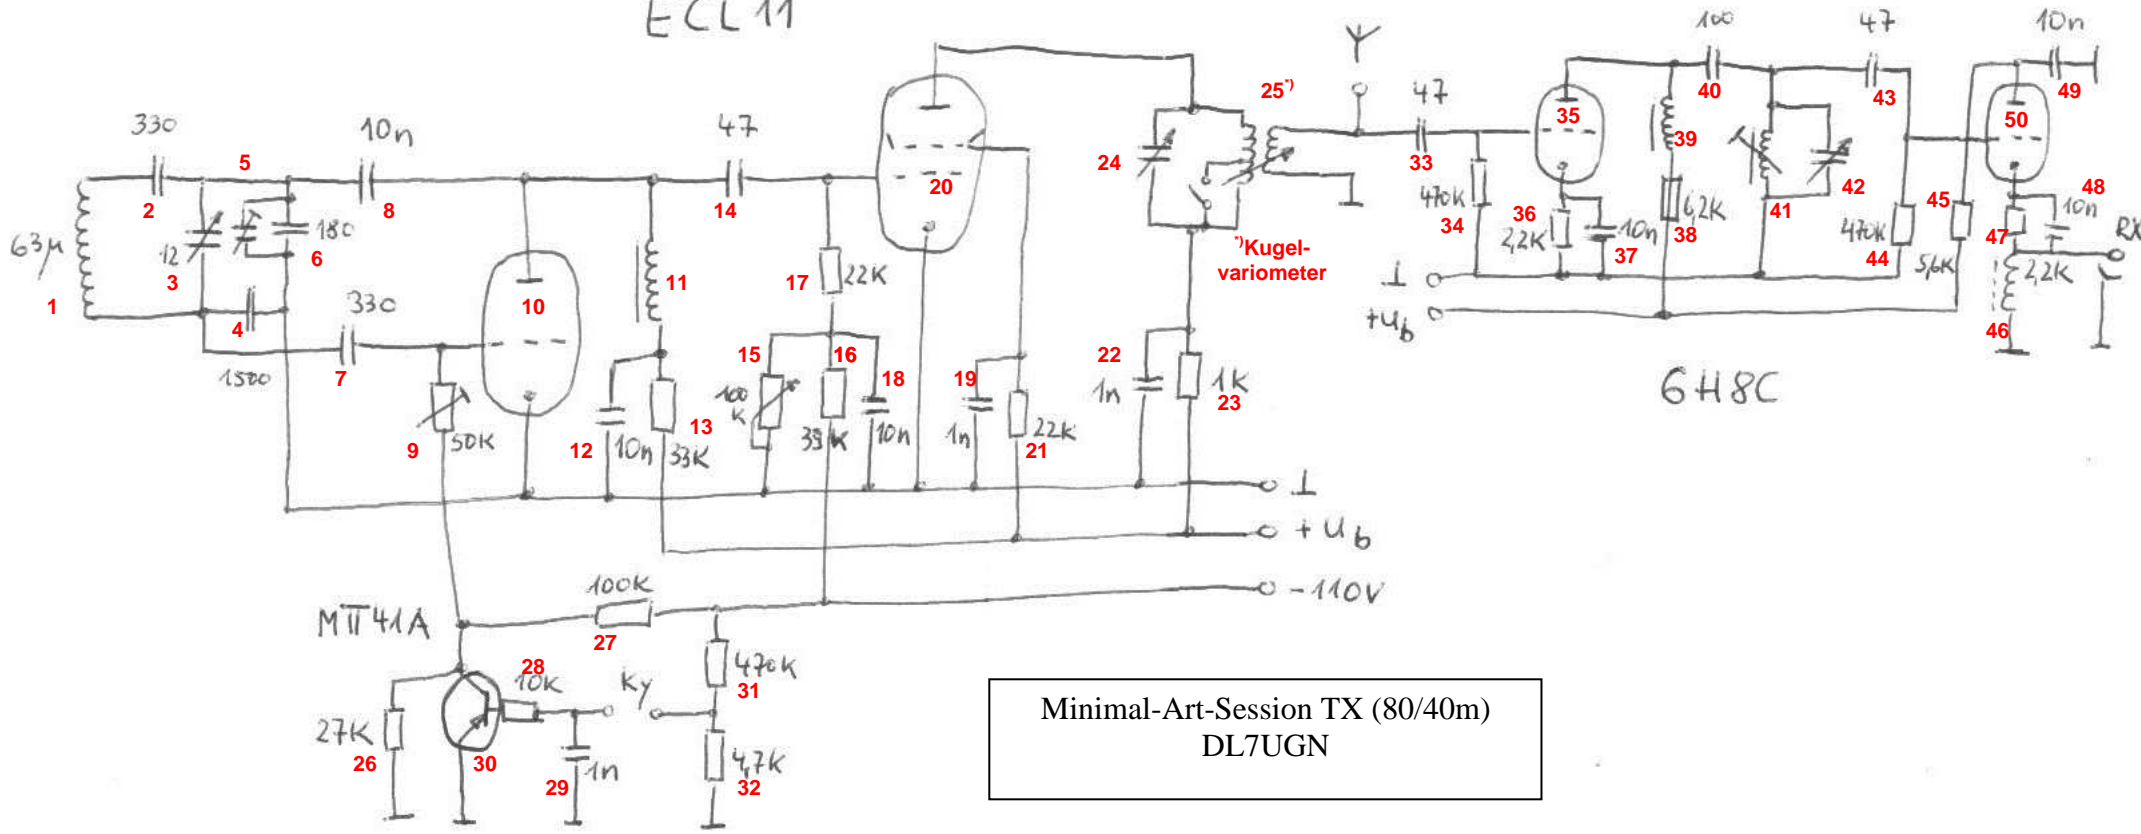

ECL 11

Minimal-Art-Session TX (80/40m)
DL7UGN